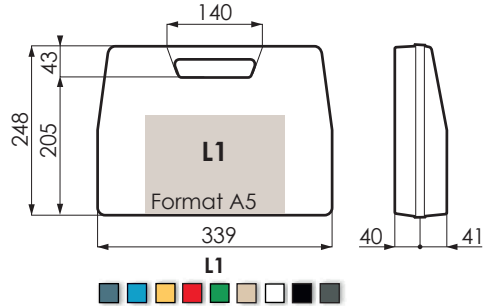

EN

Our cases and suitcases are intended for many fields of activity. For more information, you can visit our website www.e-plasticase.com

Formats A5 & PETITS

Dimensions intérieures - en mm / Internal dimensions - in mm

F1

R1

T2

T2T

Fermoirs | Fasteners | Verschlüsse

Formats A5, A4

Formats A4 & A4+

Dimensions intérieures - en mm / Internal dimensions - in mm