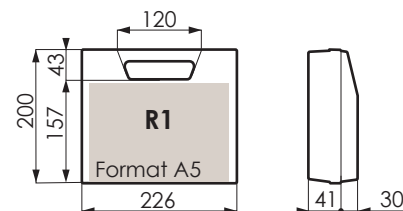

EN

Our cases and suitcases are intended for many fields of activity. For more information, you can visit our website www.e-plasticase.com

Formats A5 & PETITS

Dimensions intérieures - en mm / Internal dimensions - in mm

F1

R1

T2

T2T

Fermoirs | Fasteners | Verschlüsse

Formats A5, A4

Formats A4 & A4+

Dimensions intérieures - en mm / Internal dimensions - in mm