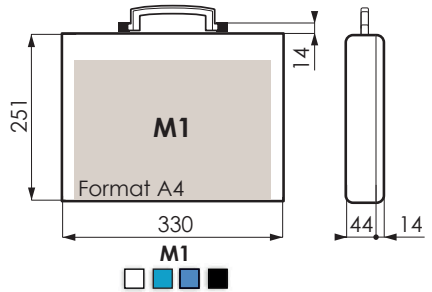

EN

Our cases and suitcases are intended for many fields of activity. For more information, you can visit our website www.e-plasticase.com

Formats A5 & PETITS

Dimensions intérieures - en mm / Internal dimensions - in mm

F1

R1

T2

T2T

Fermoirs | Fasteners | Verschlüsse

Formats A5, A4

Formats A4 & A4+

Dimensions intérieures - en mm / Internal dimensions - in mm