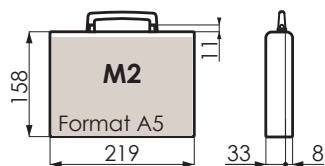

Formats A5 & PETITS

Dimensions intérieures - en mm / Internal dimensions - in mm

CR700

CR800

CR1600

CR1800

CR3500

P3

G1 G1T

G1 - G1T - G2 - G3

K2

Coques | Shell | Wandung

K2T

Fermoirs | Fasteners | Verschlüsse

P5

M2

R2

R2C | R2T

F1

R1

T2

T2T

Fermoirs | Fasteners | Verschlüsse