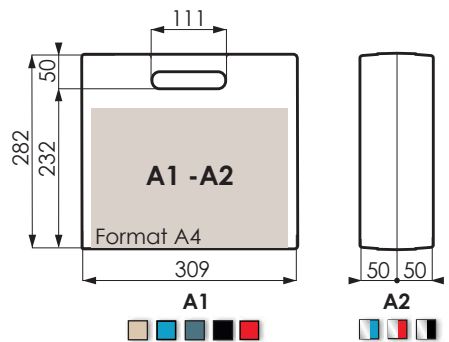

EN

Our cases and suitcases are intended for many fields of activity. For more information, you can visit our website www.e-plasticase.com

Formats A5 & PETITS

Dimensions intérieures - en mm / Internal dimensions - in mm

F1

R1

T2

T2T

Fermoirs | Fasteners | Verschlüsse

Formats A5, A4

Formats A4 & A4+

Dimensions intérieures - en mm / Internal dimensions - in mm