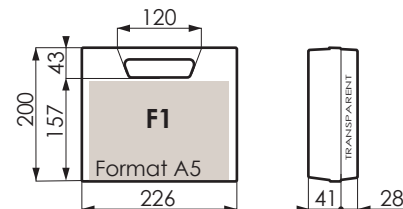

EN

Our cases and suitcases are intended for many fields of activity. For more information, you can visit our website www.e-plasticase.com

Formats A5 & PETITS

Dimensions intérieures - en mm / Internal dimensions - in mm

F1

R1

T2

T2T

Fermoirs | Fasteners | Verschlüsse

Formats A5, A4

Formats A4 & A4+

Dimensions intérieures - en mm / Internal dimensions - in mm