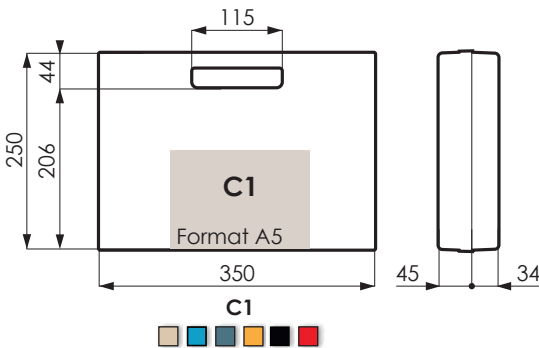

EN

Our cases and suitcases are intended for many fields of activity. For more information, you can visit our website www.e-plasticase.com

Formats A5 & PETITS

Dimensions intérieures - en mm / Internal dimensions - in mm

F1

R1

T2

T2T

Fermoirs | Fasteners | Verschlüsse

Formats A5, A4

Formats A4 & A4+

Dimensions intérieures - en mm / Internal dimensions - in mm