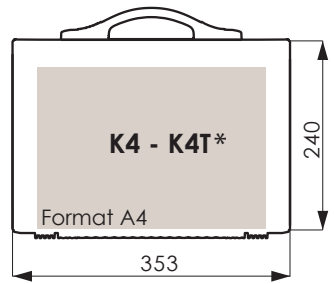

Formats A4 & A4+

Dimensions intérieures - en mm / Internal dimensions - in mm

1. **T4**
   Coques | Shell | Wandung
2. ☐
   - ☐
   - ☐
   - ☐
   - ☐
   - ☐
3. Fermeurs | Fasteners | Verschlüsse
4. ☐
   - ☐
   - ☐
   - ☐
   - ☐
   - ☐
   - ☐

1. **D1**
2. ☐
   - ☐
   - ☐
   - ☐
   - ☐

1. **D2**
2. ☐
   - ☐
   - ☐
   - ☐
   - ☐

1. **K4 - K5**
   Coques | Shell | Wandung
2. ☐
   - ☐
   - ☐
   - ☐
   - ☐
3. Fermeurs | Fasteners | Verschlüsse
4. ☐
   - ☐
   - ☐
   - ☐
   - ☐
   - ☐
   - ☐

* K4L et K5L non disponibles en transparent

* K4L and K5L not available in transparent