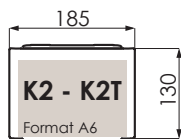

Fermoirs | Fasteners | Verschlüsse

P5